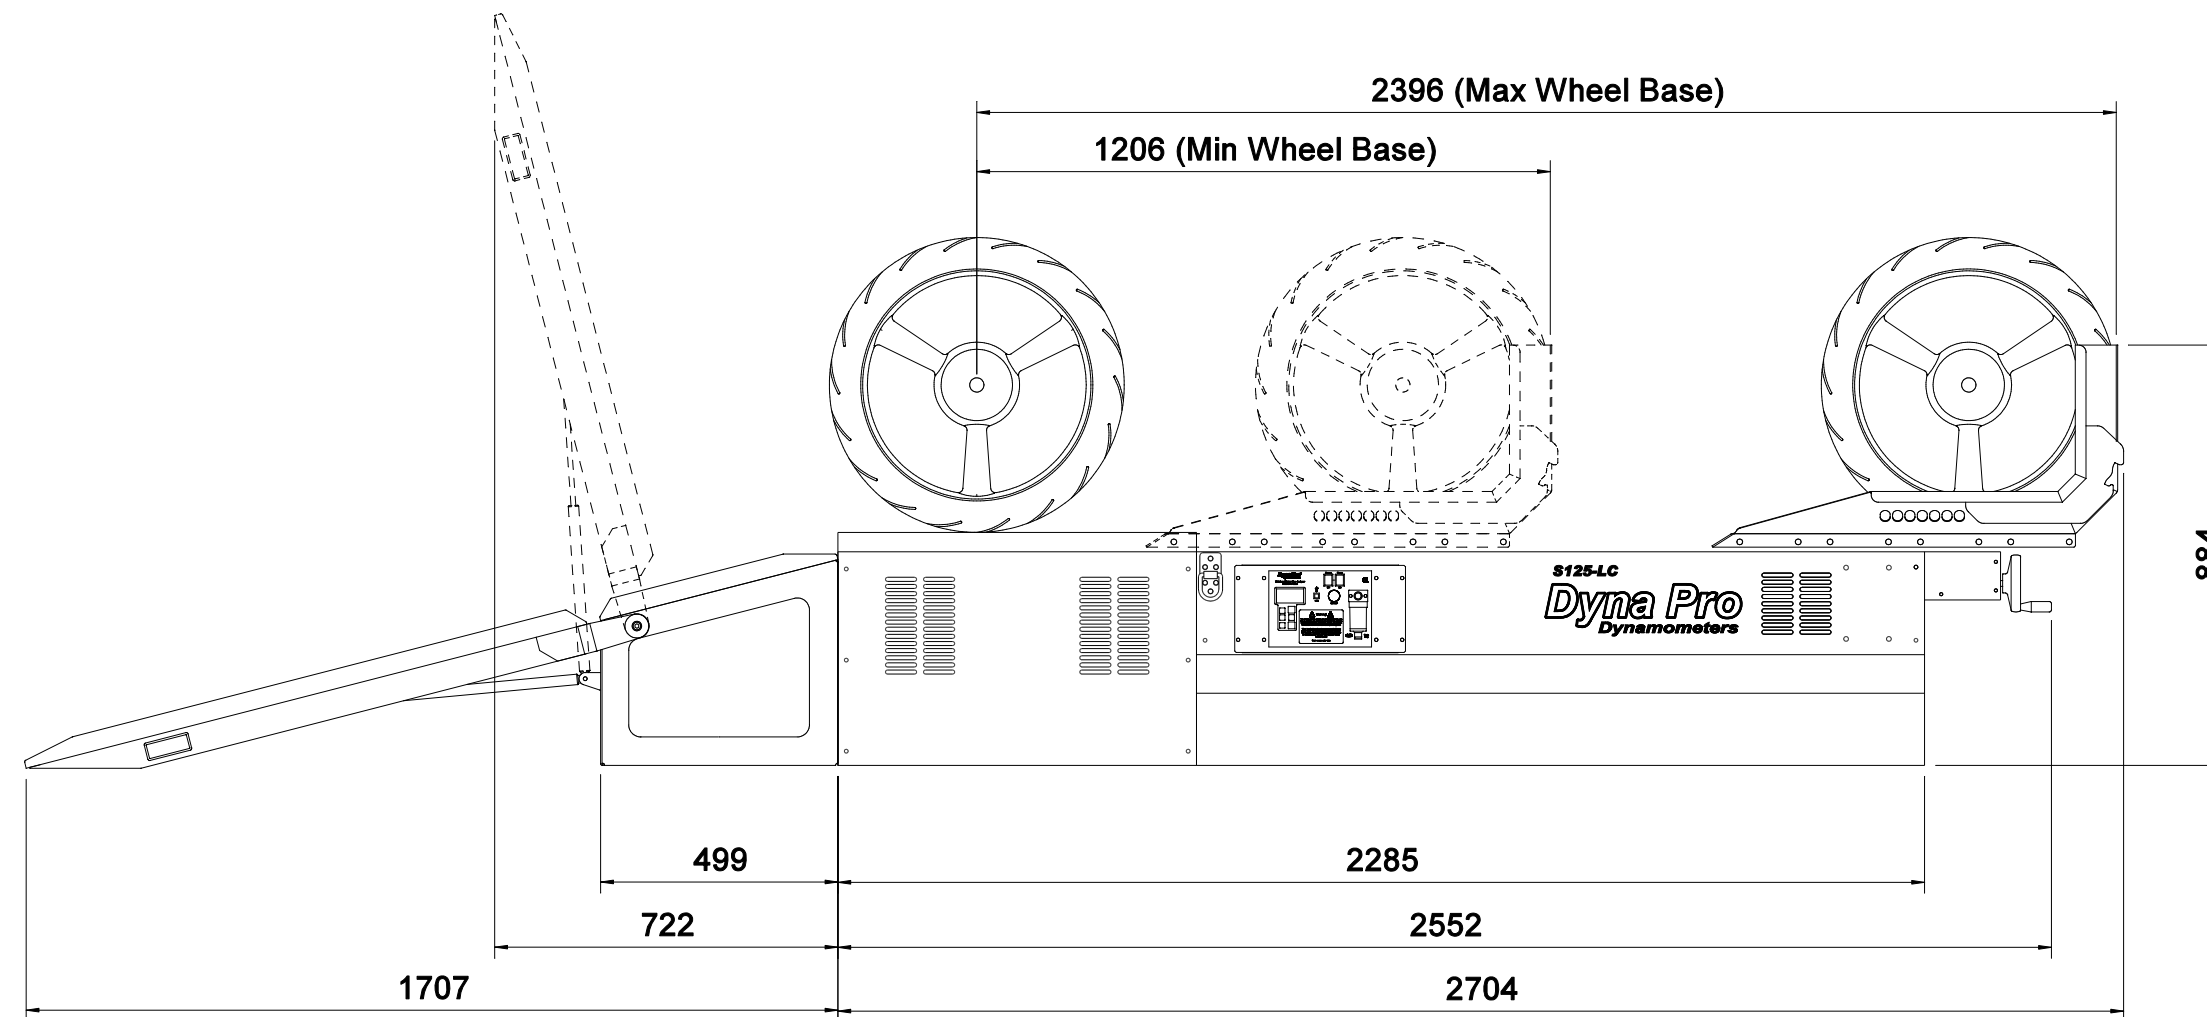

INSTALATION NOTES

Power cable Specification
6mm² Cable Recomendaded

190-240V ac Single Phase
Max Current 32Amps
Fuse at 32 Amps

Air Supply
90 to 120 psi
Consumption Less than 1 CFM

Specifications subject to change without notice.

 Unit 18 Sherrington Way Lister Road Industrial Estate Basingstoke Hampshire United Kingdom RG24 4DQ Tel UK: 08000 4321 68 Tel Int.: +44(0) 1256 363 063 www.dynapro.co.uk Copyright © Dyna Pro Dynamometers Ltd 2011	ISSUE	CHANGE / CHANGE NOTE No.	DATE	DRAWN	DATE	CHECKED
	A	FIRST PRODUCTION	19/10/08	K.W DENT	11/12/09	
	B	UPDATED	11/12/09	SHEET 1 OF 1		SCALE 1:1
TITTLE			DRAWING No.			ISSUE
S125-LC Including Ramp			S125-LC+RAMP			B