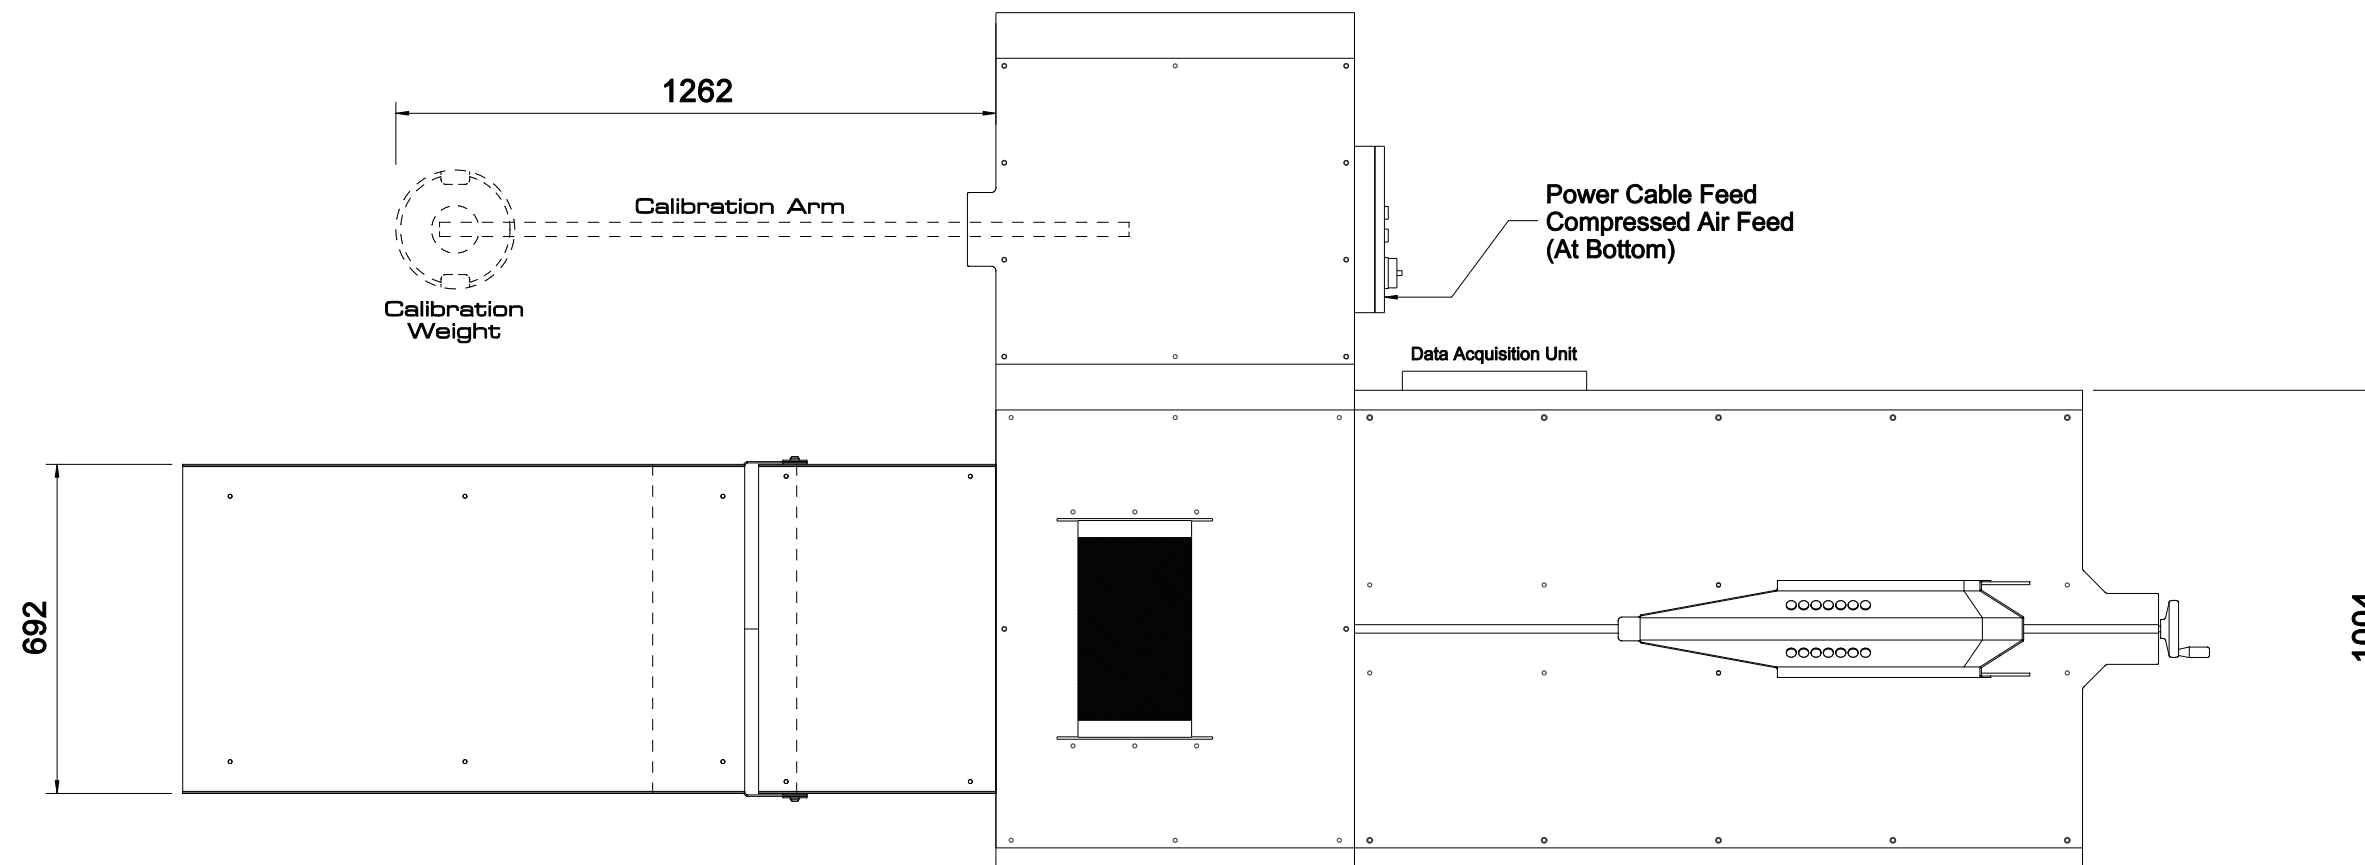

INSTALATION NOTES

Power cable Specification
6mm² Cable Recomendaded

190-240V ac Single Phase
Max Current 32Amps
Fuse at 32 Amps

Air Supply
90 to 120 psi
Consumption Less than 1 CFM

Specifications subject to change without notice.

 Unit 18 Sherrington Way Lister Road Industrial Estate Basingstoke Hampshire United Kingdom RG24 4DQ Tel UK: 08000 4321 68 Tel Int.: +44(0) 1256 363 063 www.dynapro.co.uk Copyright © Dyna Pro Dynamometers Ltd 2011	ISSUE	CHANGE / CHANGE NOTE No.	DATE	DRAWN	DATE	CHECKED
	A	FIRST PRODUCTION	19/10/08	K.W DENT	11/12/09	
	B	UPDATED	11/12/09	SHEET 1 OF 1		SCALE 1:1
TITTLE			DRAWING No.			ISSUE
S125-LC Including Ramp			S125-LC+RAMP			B