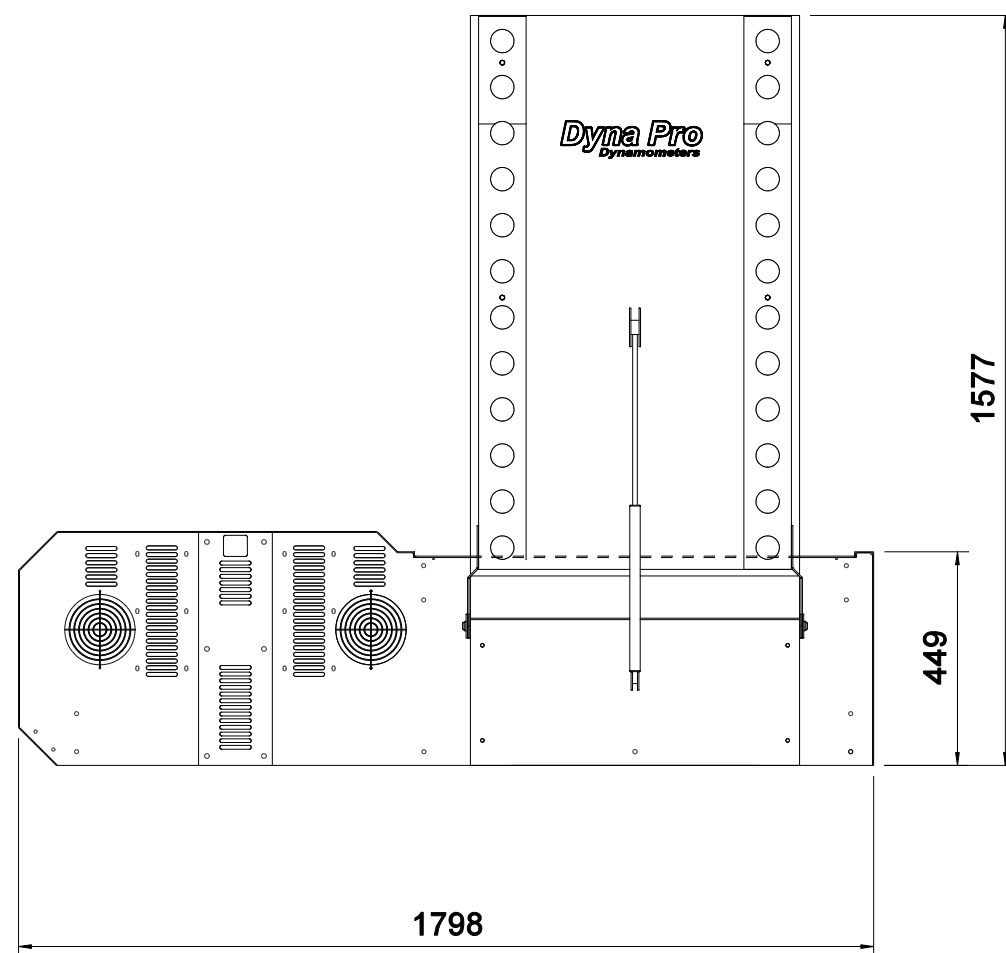

INSTALATION NOTES

Power cable Specification
6mm² Cable Recomendaded

190-240V ac Single Phase
Max Current 32Amps
Fuse at 32 Amps

Air Supply
90 to 120 psi
Consumption Less than 1 CFM

Specifications subject to change without notice.

 Unit 18 Sherrington Way Lister Road Industrial Estate Basingstoke Hampshire United Kingdom RG24 4DQ Tel UK: 08000 4321 68 Tel Int.: +44(0) 1256 363 063 www.dynapro.co.uk Copyright © Dyna Pro Dynamometers Ltd 2011	ISSUE	CHANGE / CHANGE NOTE No.	DATE	DRAWN	DATE	CHECKED
	A	FIRST PRODUCTION	19/10/08	K.W DENT	11/12/09	
	B	UPDATED	11/12/09	SHEET 1 OF 1		SCALE 1:1
TITTLE			DRAWING No.			ISSUE
S125-LC Including Ramp			S125-LC+RAMP			B