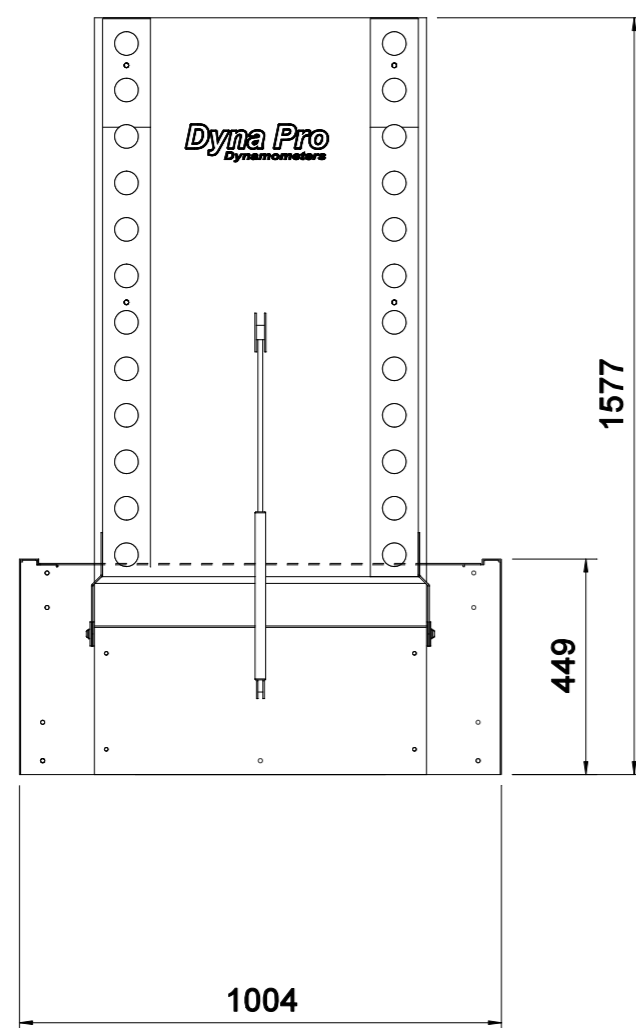

INSTALATION NOTES

Power cable colour codes
BROWN - Live
BLUE - Neutral
GREEN/YELLOW - Earth
 2.5mm² Cable Recomendded

190-240V ac Single Phase
 Max Current 20 Amps (With Fans)
 Fuse at 20 Amps

Air Supply
 90 to 120 psi
 Consumption Less than 1 CFM

ISSUE	CHANGE / CHANGE NOTE No.	DATE	DRAWN	DATE	CHECKED
A	FIRST PRODUCTION	19/10/08	K.W DENT	11/12/09	
B	UPDATED	11/12/09	SHEET 1 OF 1		SCALE 1:1
TITLE			DRAWING No.		ISSUE
S125 Including Ramp			S125+RAMP		B