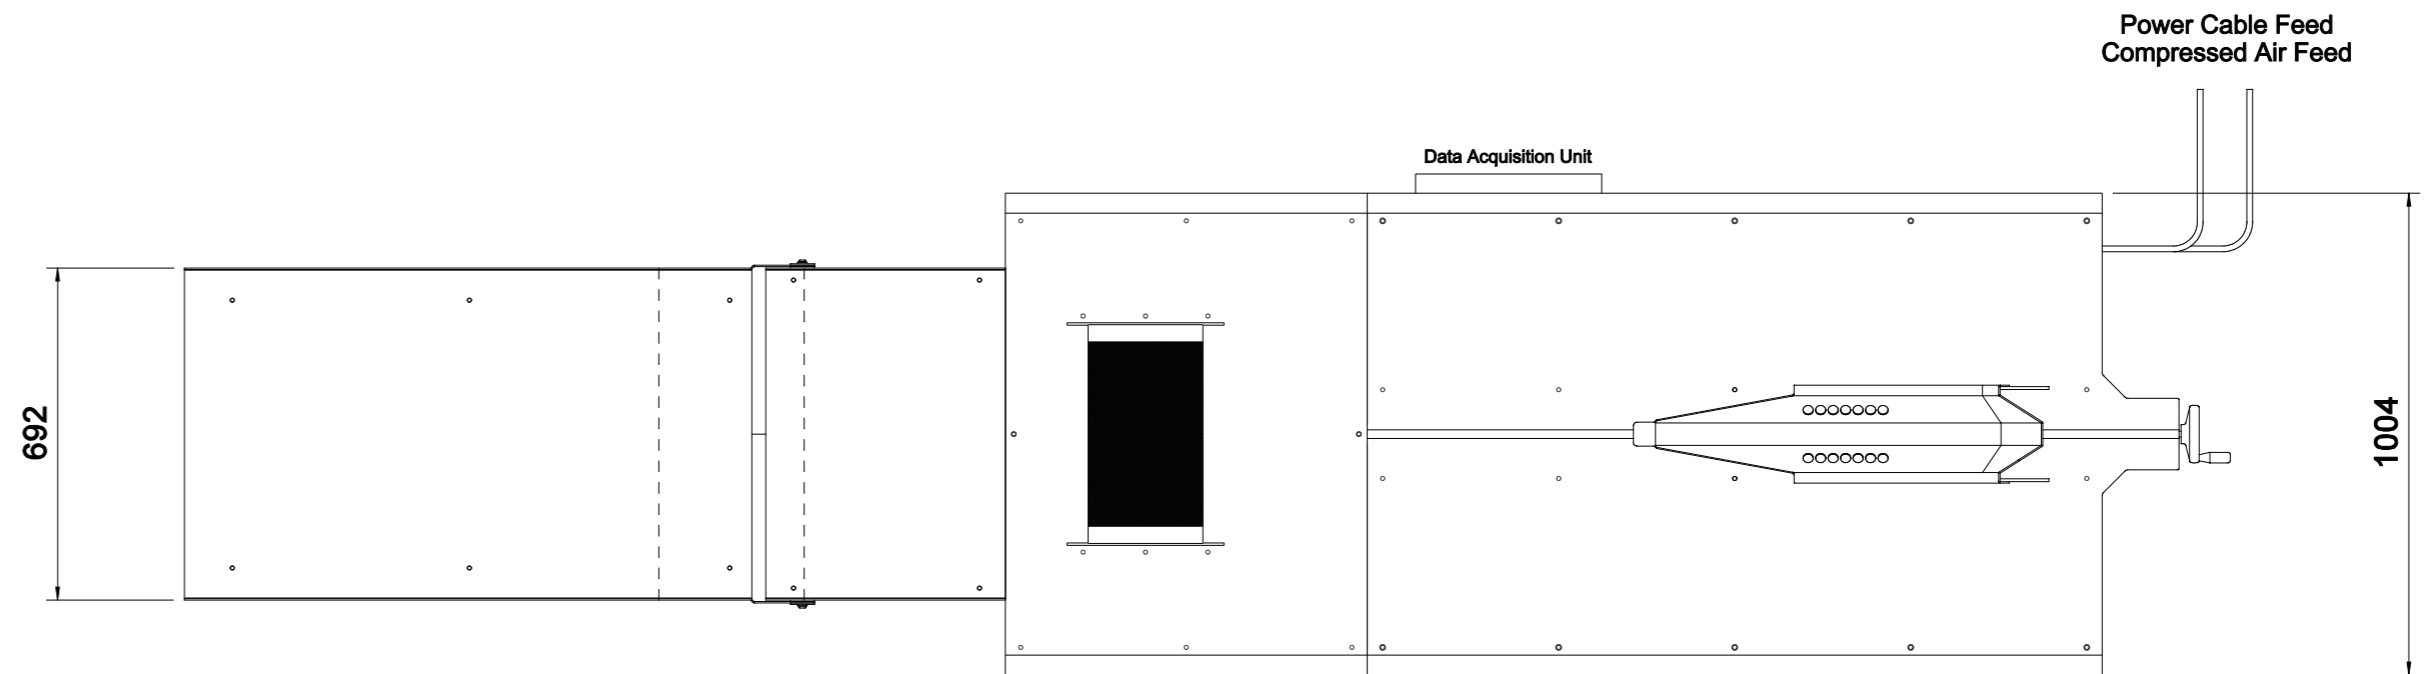

INSTALATION NOTES

Power cable colour codes
BROWN - Live
BLUE - Neutral
GREEN/YELLOW - Earth
 2.5mm² Cable Recomendded

190-240V ac Single Phase
 Max Current 20 Amps (With Fans)
 Fuse at 20 Amps

Air Supply
 90 to 120 psi
 Consumption Less than 1 CFM