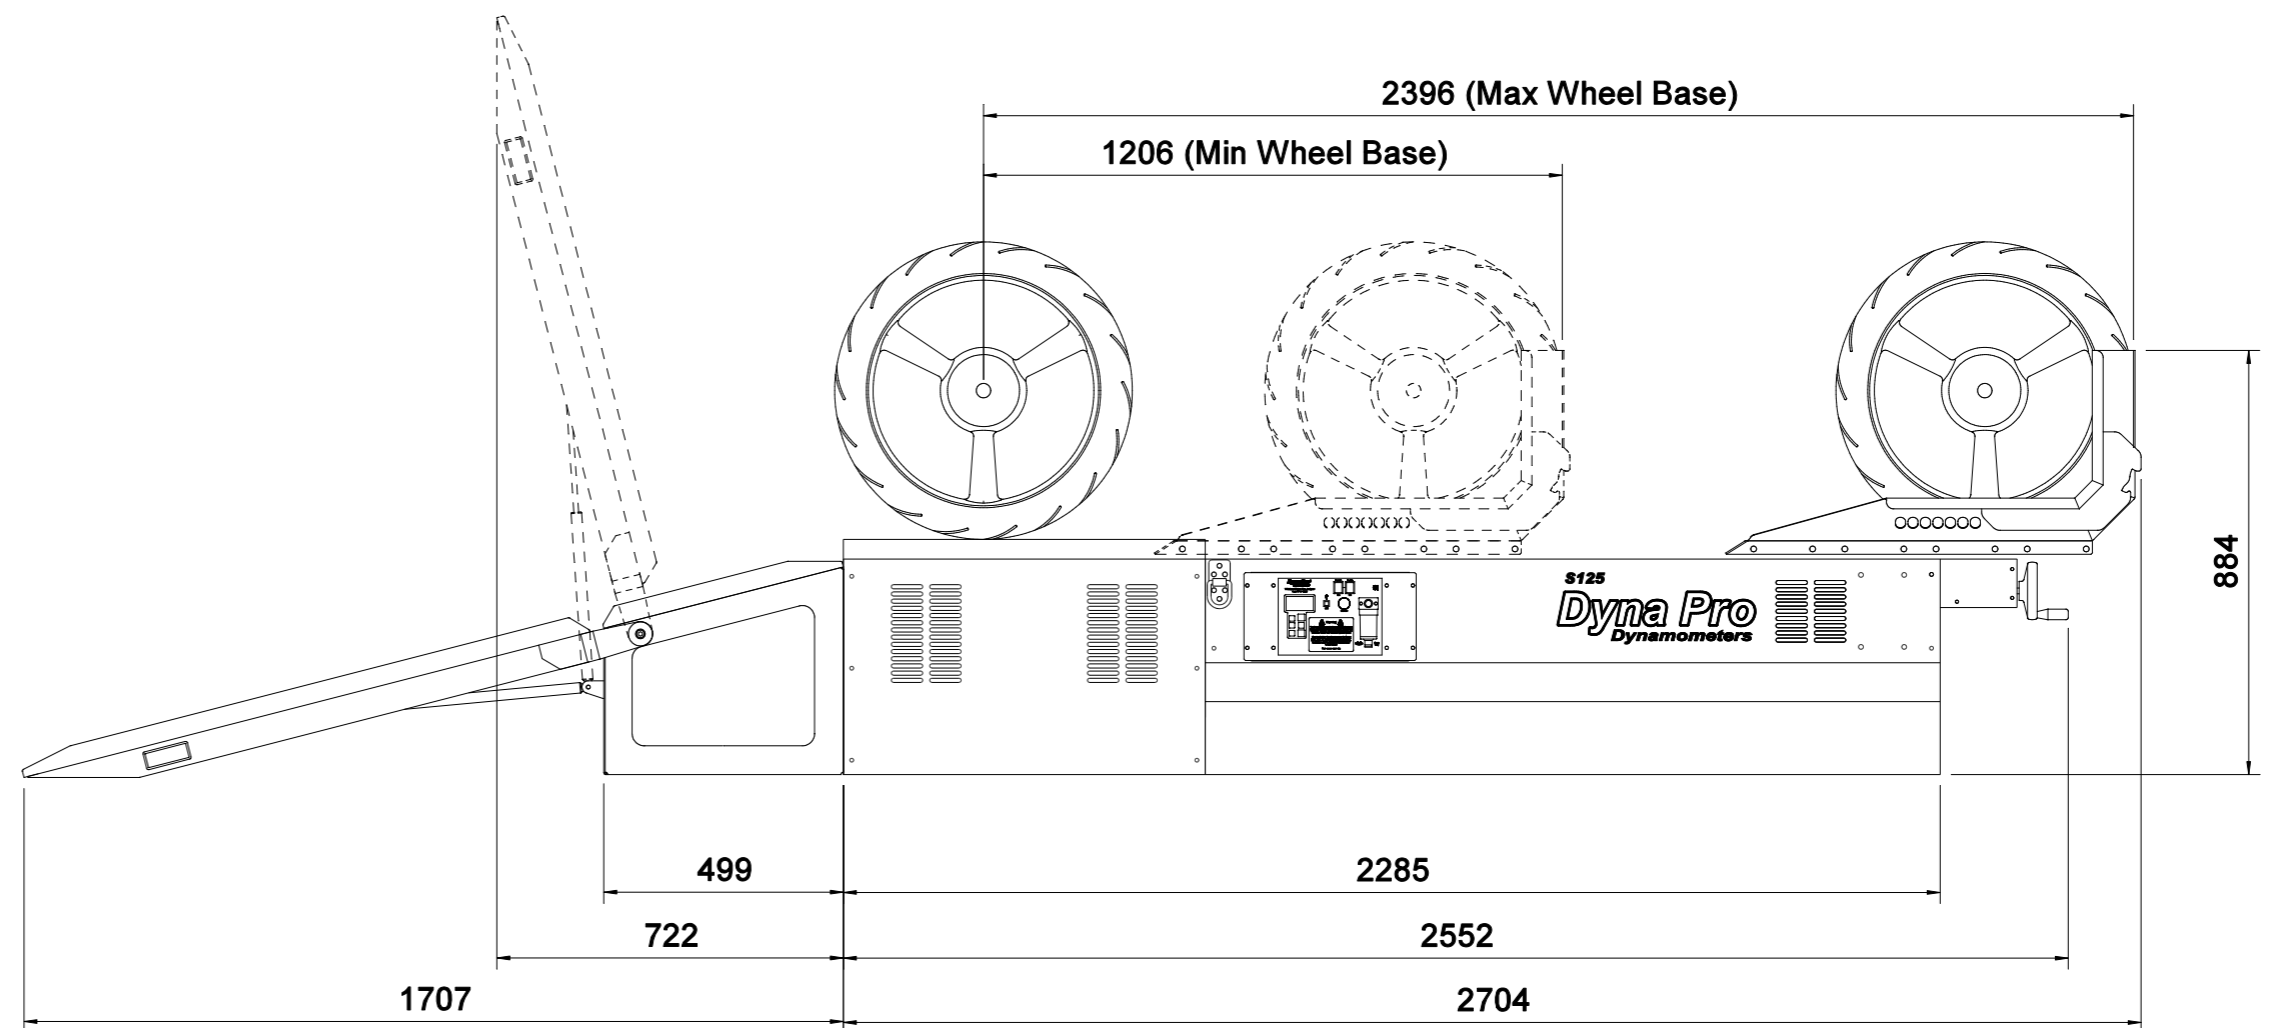

INSTALATION NOTES

Power cable colour codes
BROWN - Live
BLUE - Neutral
GREEN/YELLOW - Earth
 2.5mm² Cable Recomendded

190-240V ac Single Phase
 Max Current 20 Amps (With Fans)
 Fuse at 20 Amps

Air Supply
 90 to 120 psi
 Consumption Less than 1 CFM

ISSUE	CHANGE / CHANGE NOTE No.	DATE	DRAWN	DATE	CHECKED
A	FIRST PRODUCTION	19/10/08	K.W DENT	11/12/09	
B	UPDATED	11/12/09	SHEET 1 OF 1		SCALE 1:1
TITLE			DRAWING No.		ISSUE
S125 Including Ramp			S125+RAMP		B