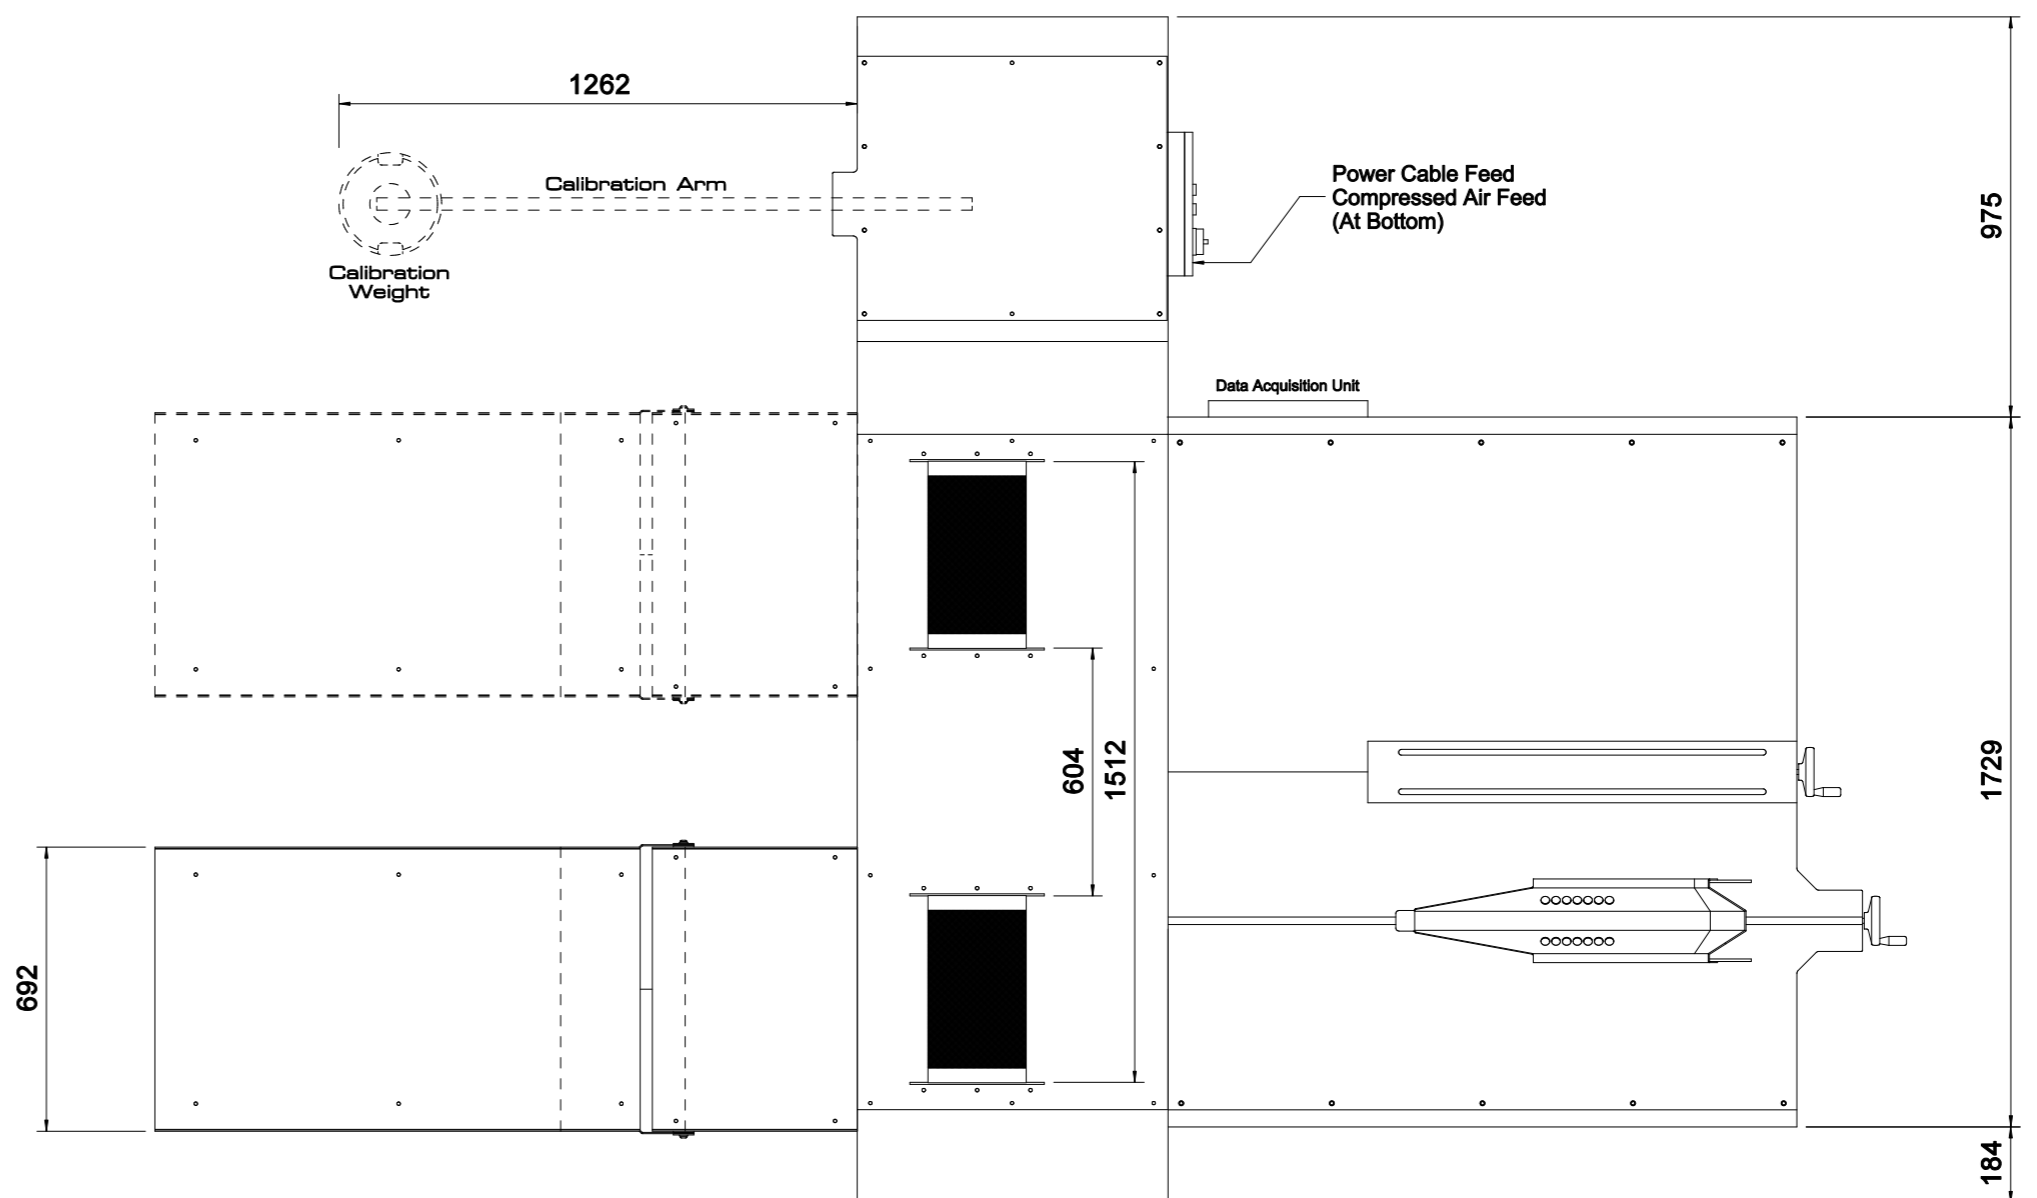

1 2 3 4 5 6 7 8 9 10 11 12 13

INSTALLATION NOTES

Power cable colour codes
BROWN - Live
BLUE - Neutral
GREEN/YELLOW - Earth
4.0mm² Cable Recommended

190-240V ac Single Phase
Max Current 32 Amps (With Fans)
Fuse at 32 Amps

Air Supply
90 to 120 psi
Consumption Less than 1 CFM

Dyna Pro
Dynamometers

Unit 18 Sherrington Way Tel UK: 08000 4321 68
Lister Road Industrial Estate Tel Int.: +44(0) 1256 363 063
Basingstoke Hampshire www.dynapro.co.uk
United Kingdom RG24 4DQ
Copyright © Dyna Pro Dynamometers Ltd 2011

ISSUE	CHANGE / CHANGE NOTE No.	DATE	DRAWN	DATE	CHECKED
A	FIRST PRODUCTION	19/10/08	K.W DENT	11/12/09	
B	UPDATED	11/12/09	SHEET 1 OF 1 SCALE 1:1		
TITLE			DRAWING No.		ISSUE
T62-LC Including Ramp			T62-LC+RAMP		B

Specifications subject to change without notice.

1 2 3 4 5 6 7 8 9 10 11 12 13