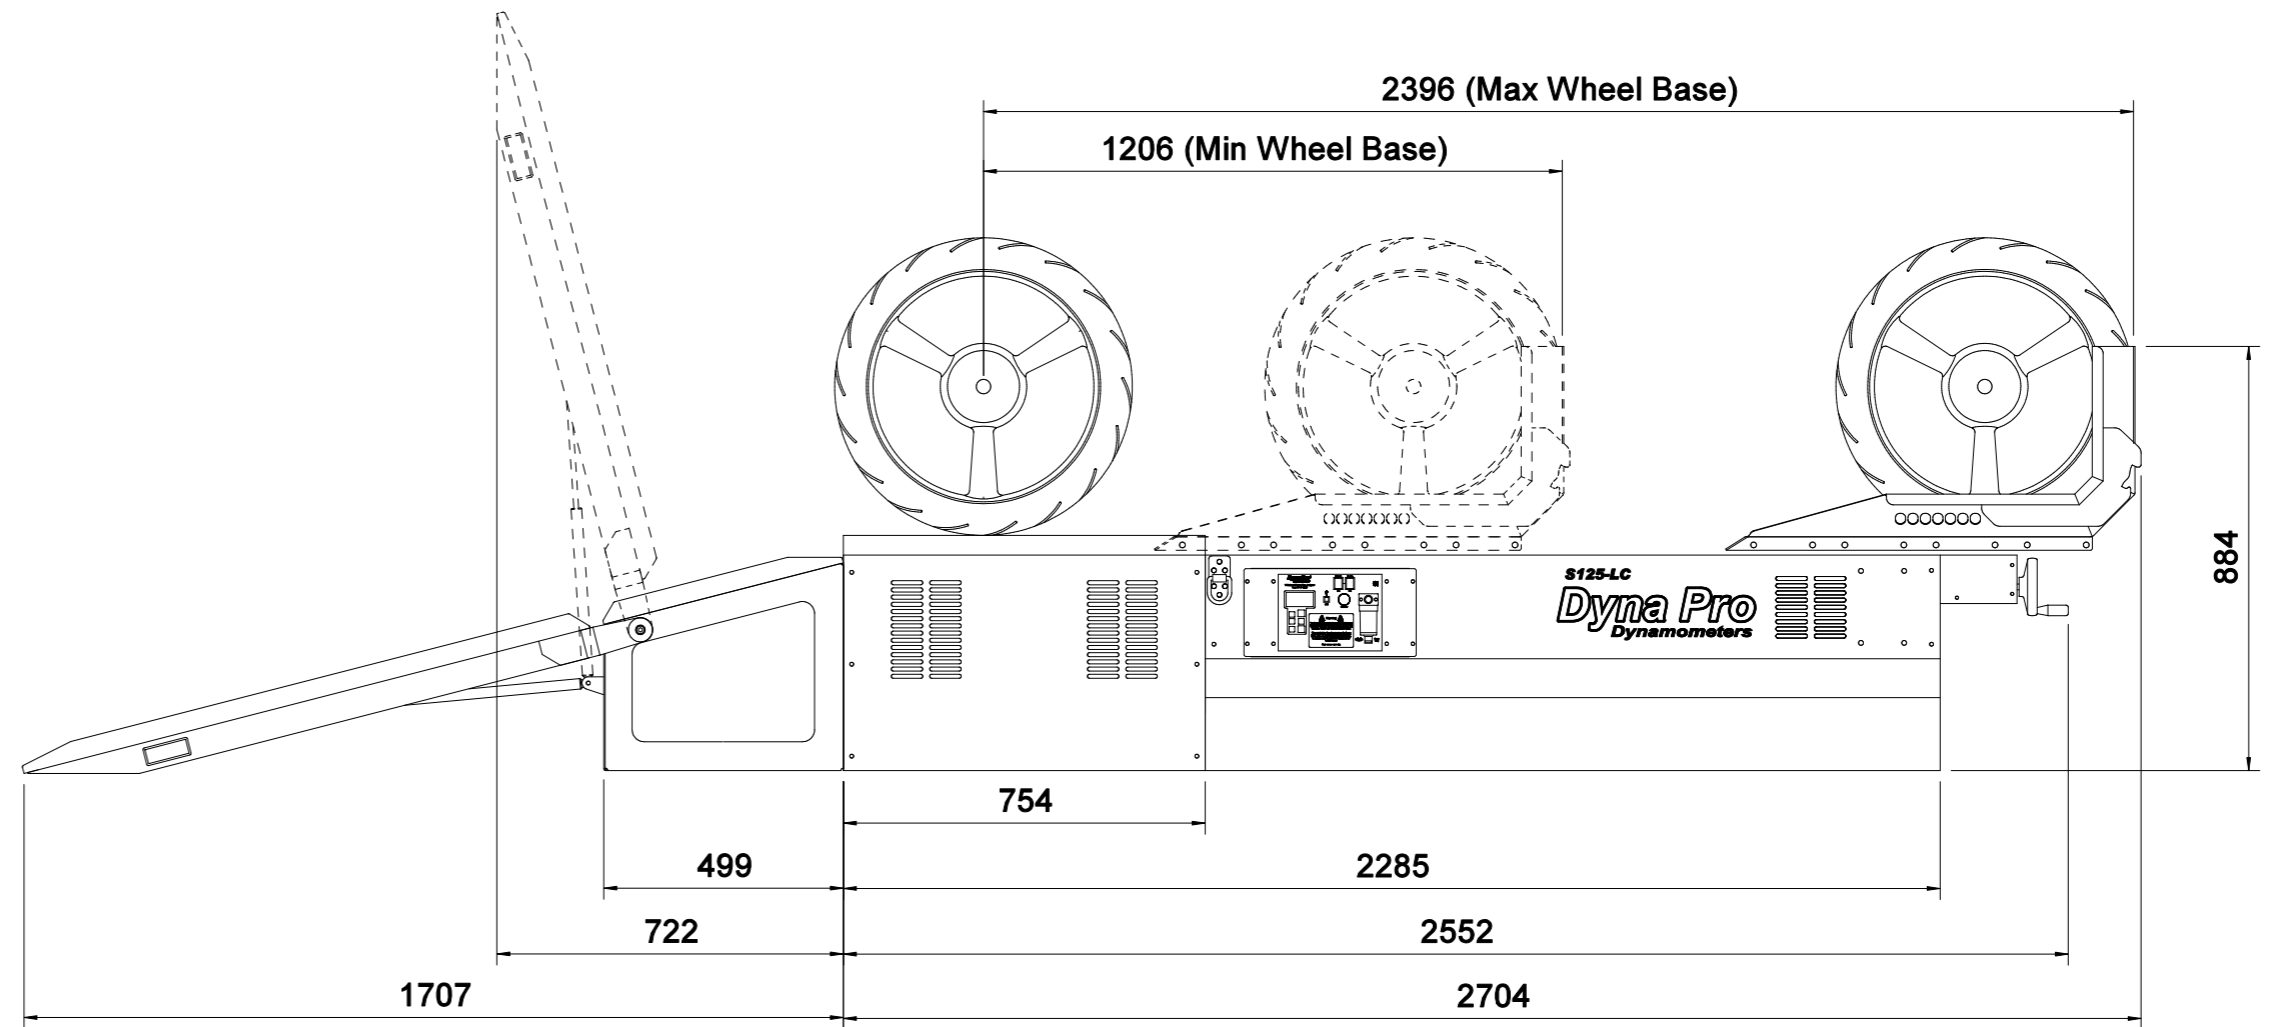

INSTALATION NOTES

Power cable Specification
6mm² Cable Recomend

190-240V ac Single Phase
Max Current 28 Amps
Fuse at 32 Amps

Air Supply
90 to 120 psi
Consumption Less than 1 CFM

3RD ANGLE PROJECTION

Dyna Pro
Dynamometers

ISSUE	CHANGE / CHANGE NOTE No.	DATE	DRAWN	DATE	CHECKED
A	FIRST PRODUCTION	19/10/08	K.W DENT	11/12/09	
B	UPDATED	11/12/09	SHEET 1 OF 1		SCALE 1:1
TITLE			DRAWING No.		ISSUE
T62-LCC Including Ramp			T62-LCC+RAMP		B