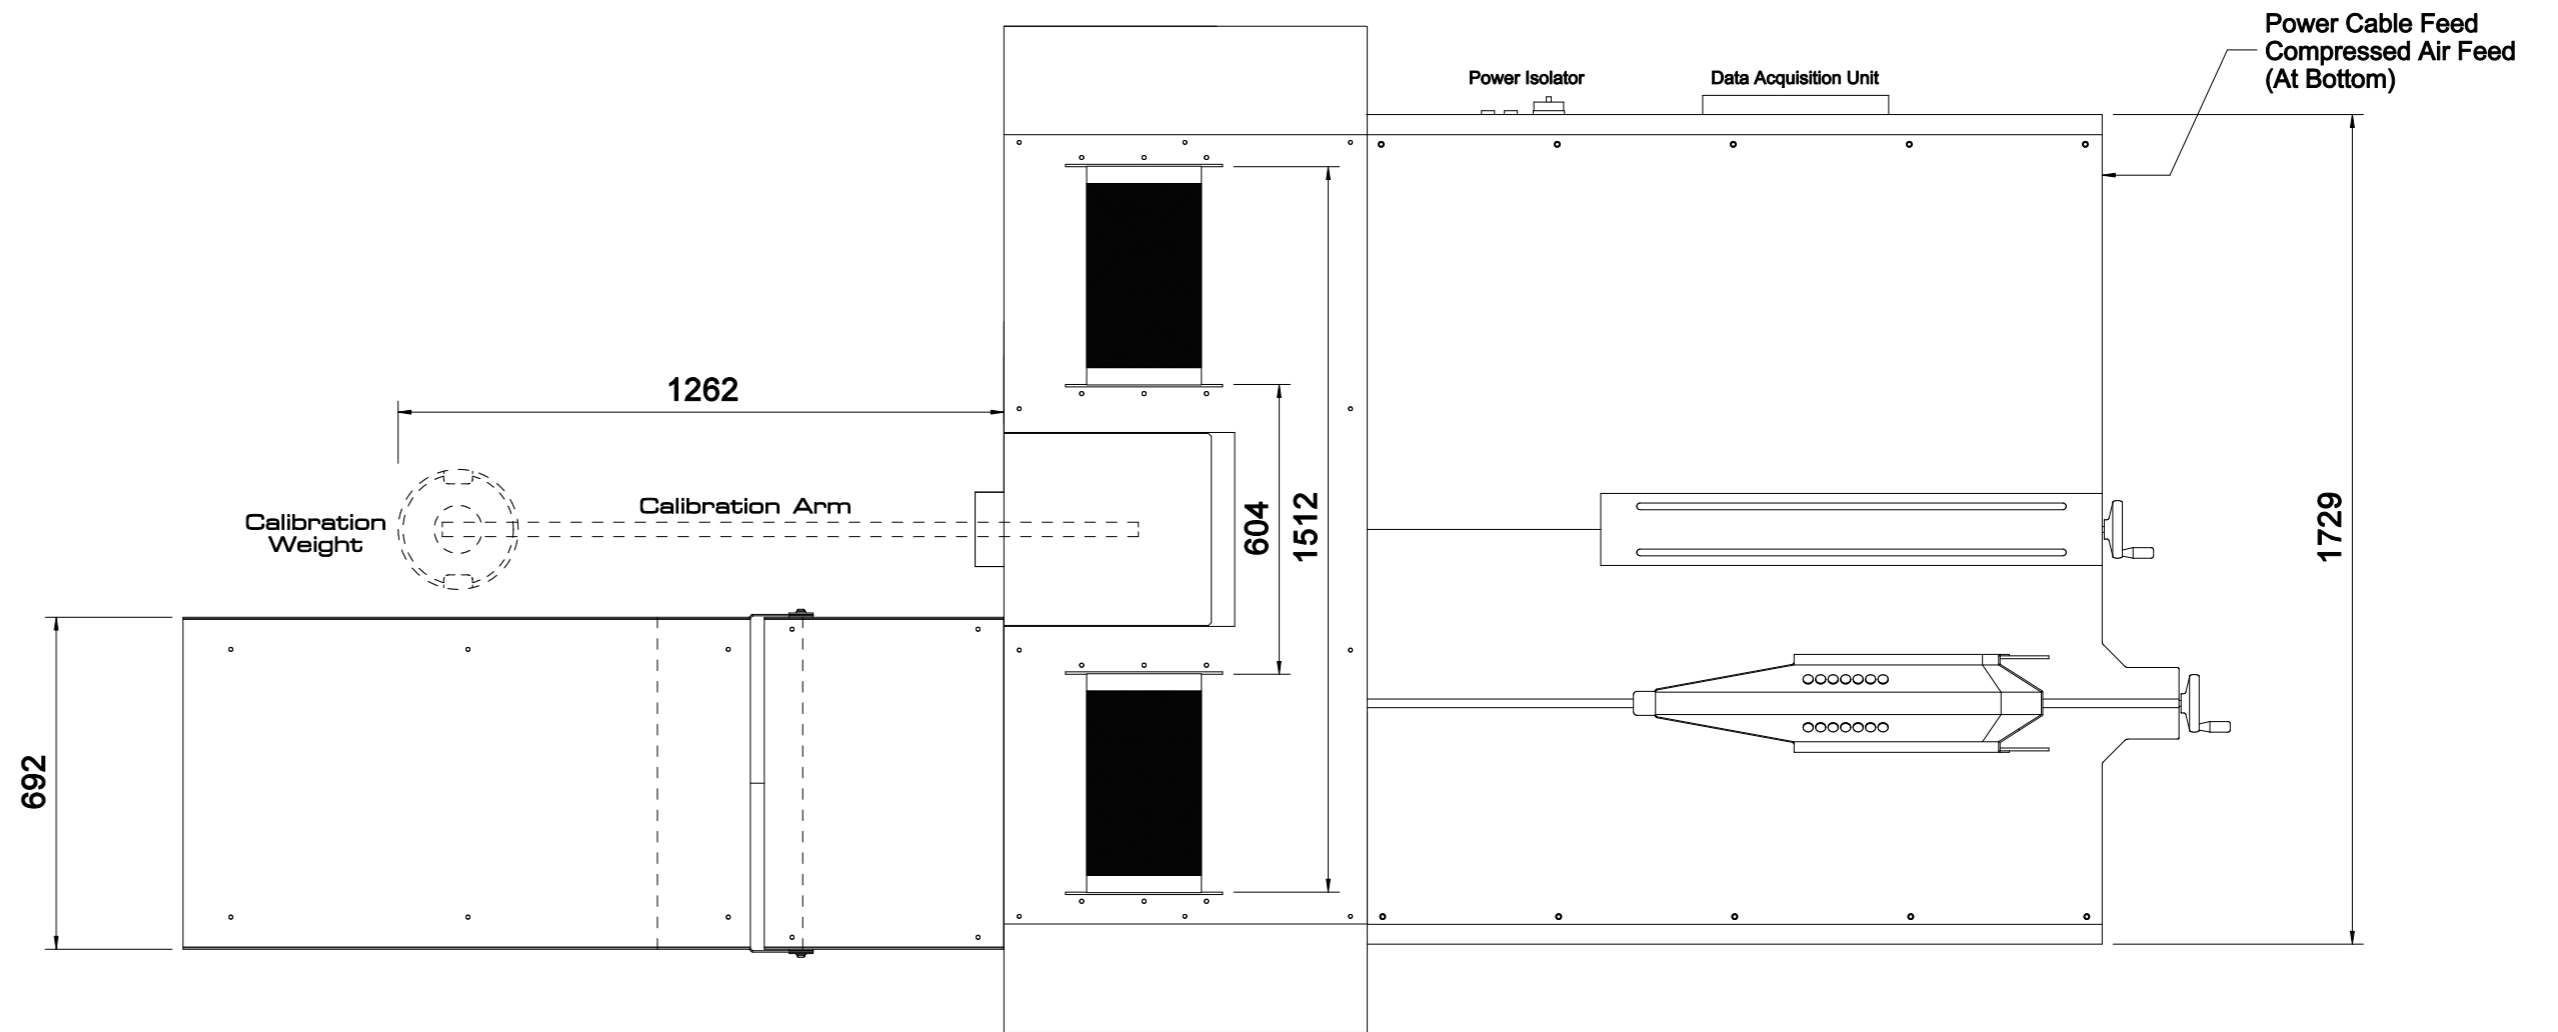

INSTALATION NOTES

Power cable Specification
6mm² Cable Recomend

190-240V ac Single Phase
Max Current 28 Amps
Fuse at 32 Amps

Air Supply
90 to 120 psi
Consumption Less than 1 CFM

3RD ANGLE PROJECTION

Dyna Pro
Dynamometers

ISSUE	CHANGE / CHANGE NOTE No.	DATE	DRAWN	DATE	CHECKED
A	FIRST PRODUCTION	19/10/08	K.W DENT	11/12/09	
B	UPDATED	11/12/09	SHEET 1 OF 1		SCALE 1:1
TITLE			DRAWING No.		ISSUE
T62-LCC Including Ramp			T62-LCC+RAMP		B