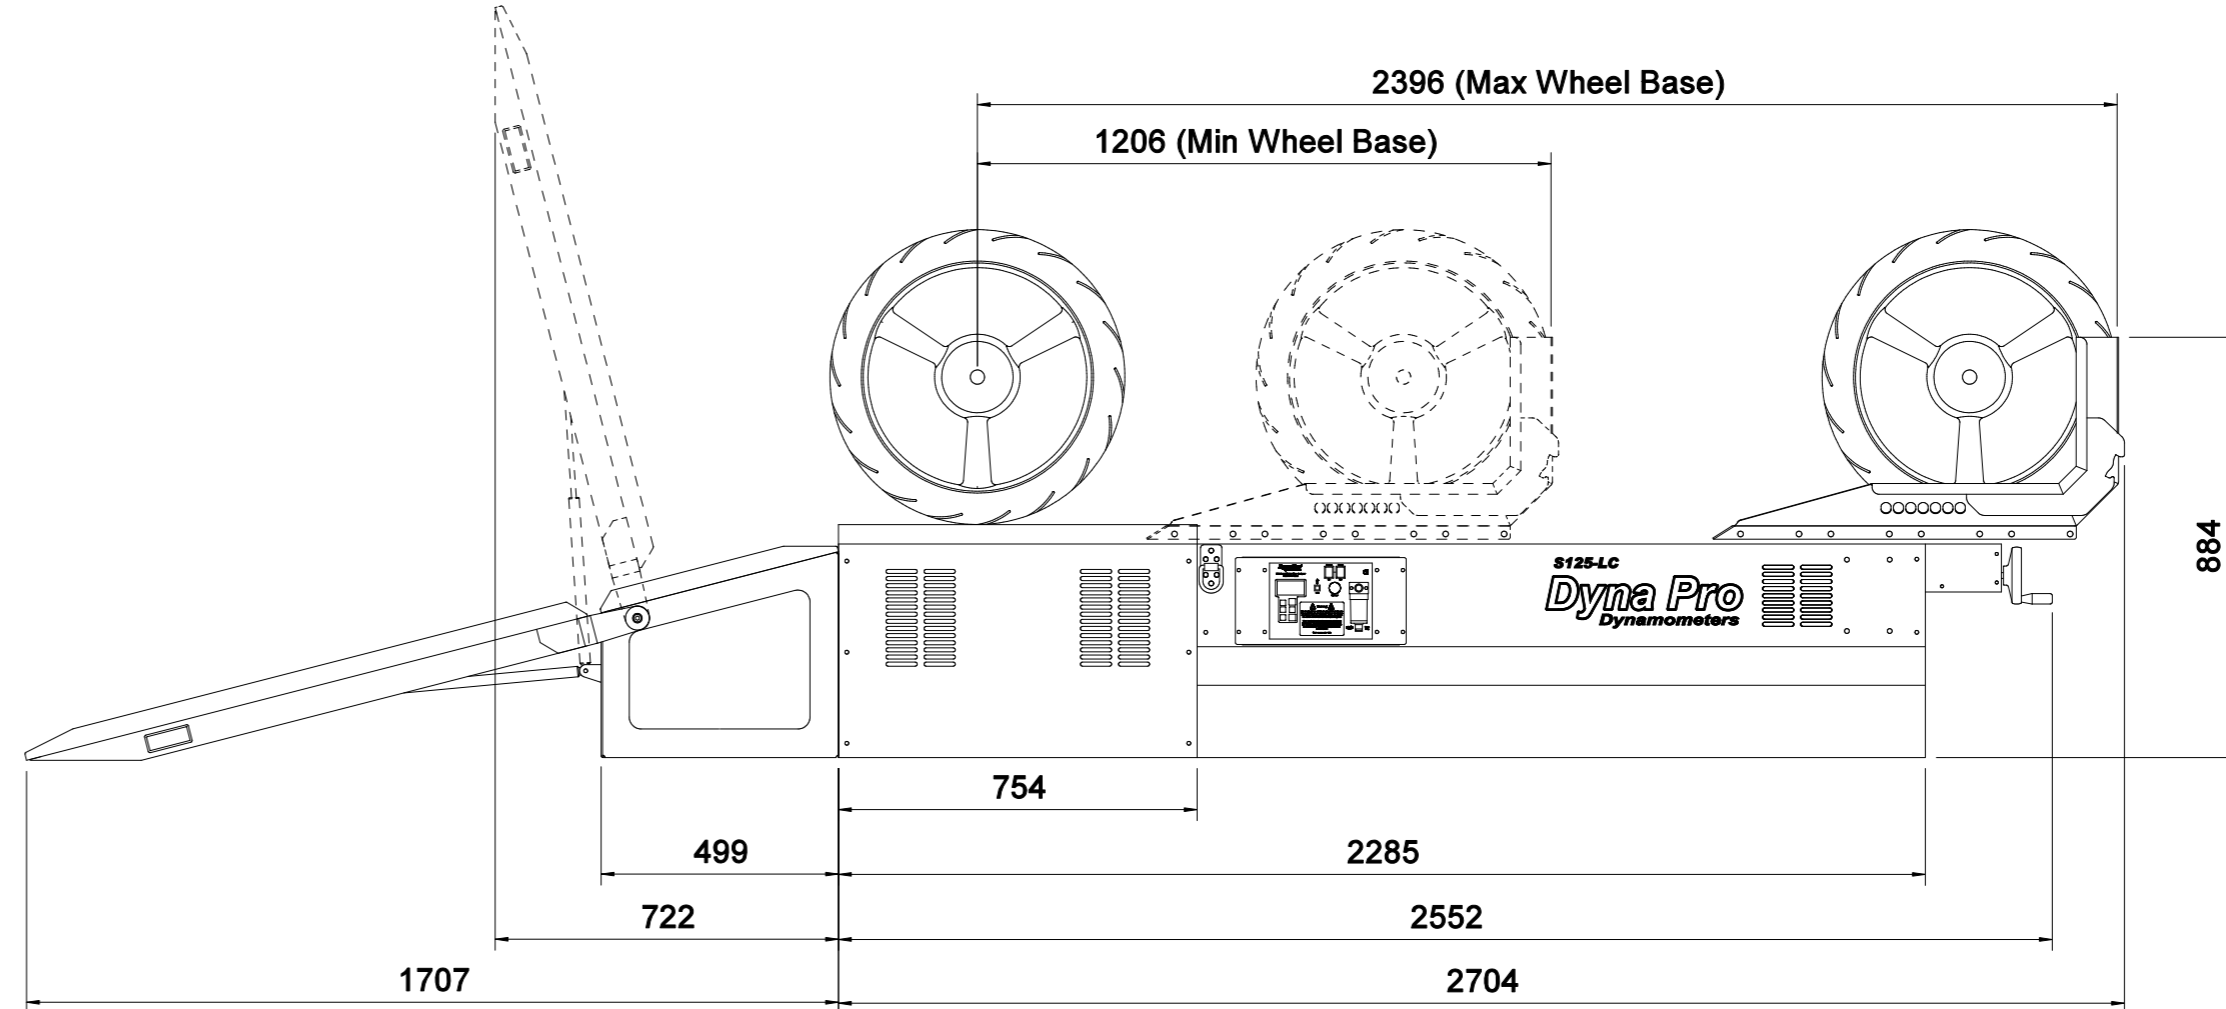

**INSTALATION NOTES**

Power cable colour codes  
 BROWN - Live  
 BLUE - Neutral  
 GREEN/YELLOW - Earth  
 2.5mm<sup>2</sup> Cable Recommended

190-240V ac Single Phase  
 Max Current 20 Amps (With Fans)  
 Fuse at 20 Amps

Air Supply  
 90 to 120 psi  
 Consumption Less than 1 CFM

 3RD ANGLE PROJECTION

 Unit 18 Sherrington Way Lister Road Industrial Estate Basingstoke Hampshire United Kingdom RG24 4DQ Tel UK: 08000 4321 68 Tel Int.: +44(0) 1256 363 063 www.dynapro.co.uk Copyright © Dyna Pro Dynamometers Ltd 2011	ISSUE	CHANGE / CHANGE NOTE No.	DATE	DRAWN	DATE	CHECKED
	A	FIRST PRODUCTION	19/10/08	K.W DENT	11/12/09	
	B	UPDATED	11/12/09	SHEET 1 OF 1		SCALE 1:1
TITTLE				DRAWING No.		ISSUE
T62 Including Ramp				T62+RAMP		B