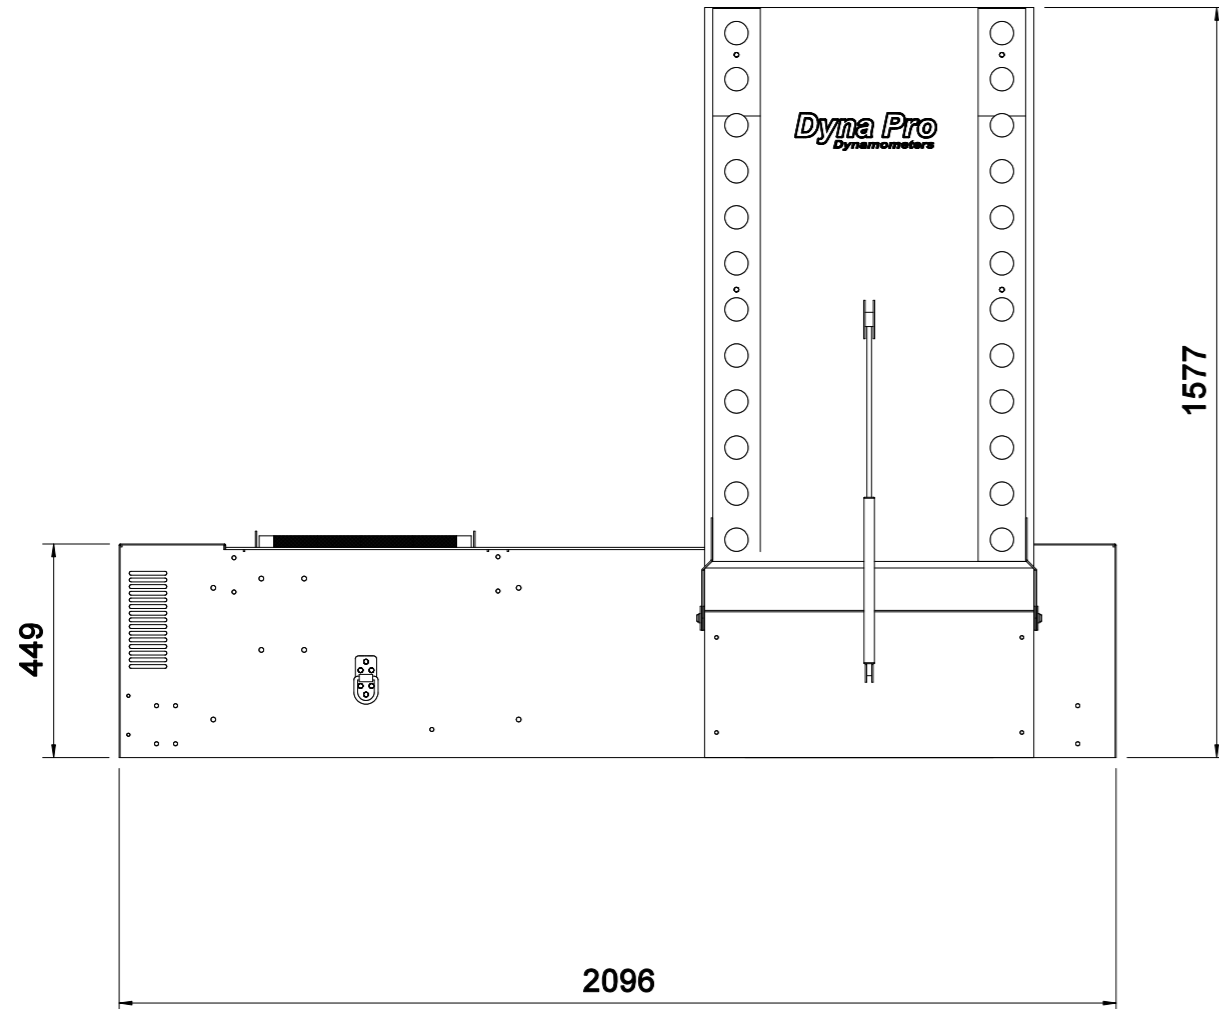

**INSTALATION NOTES**

Power cable colour codes  
 BROWN - Live  
 BLUE - Neutral  
 GREEN/YELLOW - Earth  
 2.5mm<sup>2</sup> Cable Recommended

190-240V ac Single Phase  
 Max Current 20 Amps (With Fans)  
 Fuse at 20 Amps

Air Supply  
 90 to 120 psi  
 Consumption Less than 1 CFM

 3RD ANGLE PROJECTION

 Unit 18 Sherrington Way Lister Road Industrial Estate Basingstoke Hampshire United Kingdom RG24 4DQ Tel UK: 08000 4321 68 Tel Int.: +44(0) 1256 363 063 www.dynapro.co.uk Copyright © Dyna Pro Dynamometers Ltd 2011	ISSUE	CHANGE / CHANGE NOTE No.	DATE	DRAWN	DATE	CHECKED
	A	FIRST PRODUCTION	19/10/08	K.W DENT	11/12/09	
	B	UPDATED	11/12/09	SHEET 1 OF 1		SCALE 1:1
TITTLE				DRAWING No.		ISSUE
T62 Including Ramp				T62+RAMP		B