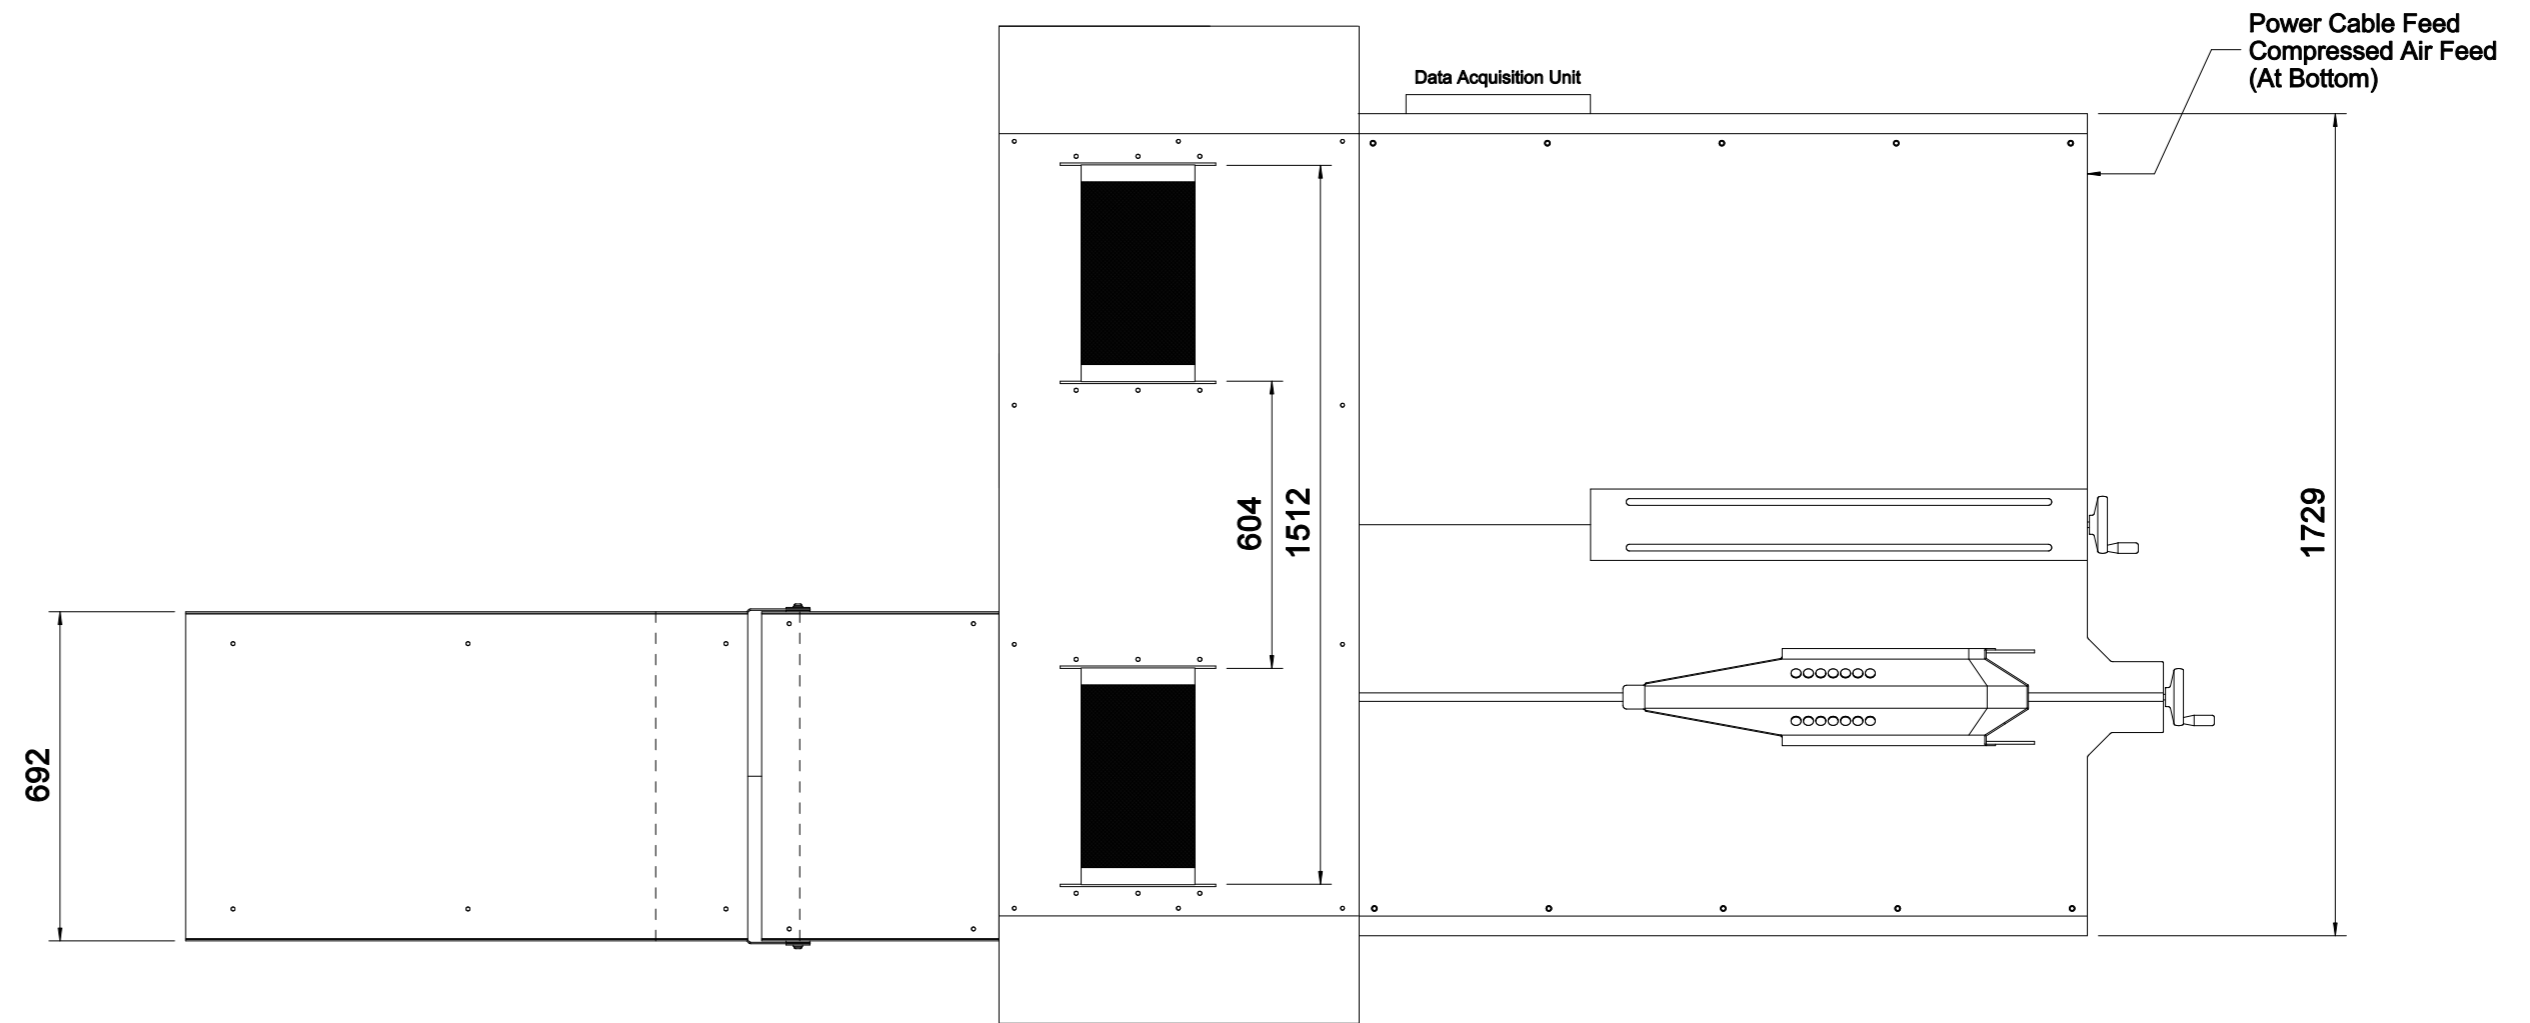

INSTALATION NOTES

Power cable colour codes
BROWN - Live
BLUE - Neutral
GREEN/YELLOW - Earth
2.5mm² Cable Recommended

190-240V ac Single Phase
Max Current 20 Amps (With Fans)
Fuse at 20 Amps

Air Supply
90 to 120 psi
Consumption Less than 1 CFM

3RD ANGLE PROJECTION

  Unit 18 Sherrington Way Lister Road Industrial Estate Basingstoke Hampshire United Kingdom RG24 4DQ Tel UK: 08000 4321 68 Tel Int.: +44(0) 1256 363 063 www.dynapro.co.uk Copyright © Dyna Pro Dynamometers Ltd 2011	ISSUE	CHANGE / CHANGE NOTE No.	DATE	DRAWN	DATE	CHECKED	
	A	FIRST PRODUCTION	19/10/08	K.W DENT	11/12/09		
	B	UPDATED	11/12/09	SHEET 1 OF 1		SCALE 1:1	
TITTLE				DRAWING No.		ISSUE	
T62 Including Ramp				T62+RAMP		B	

Specifications subject to change without notice.