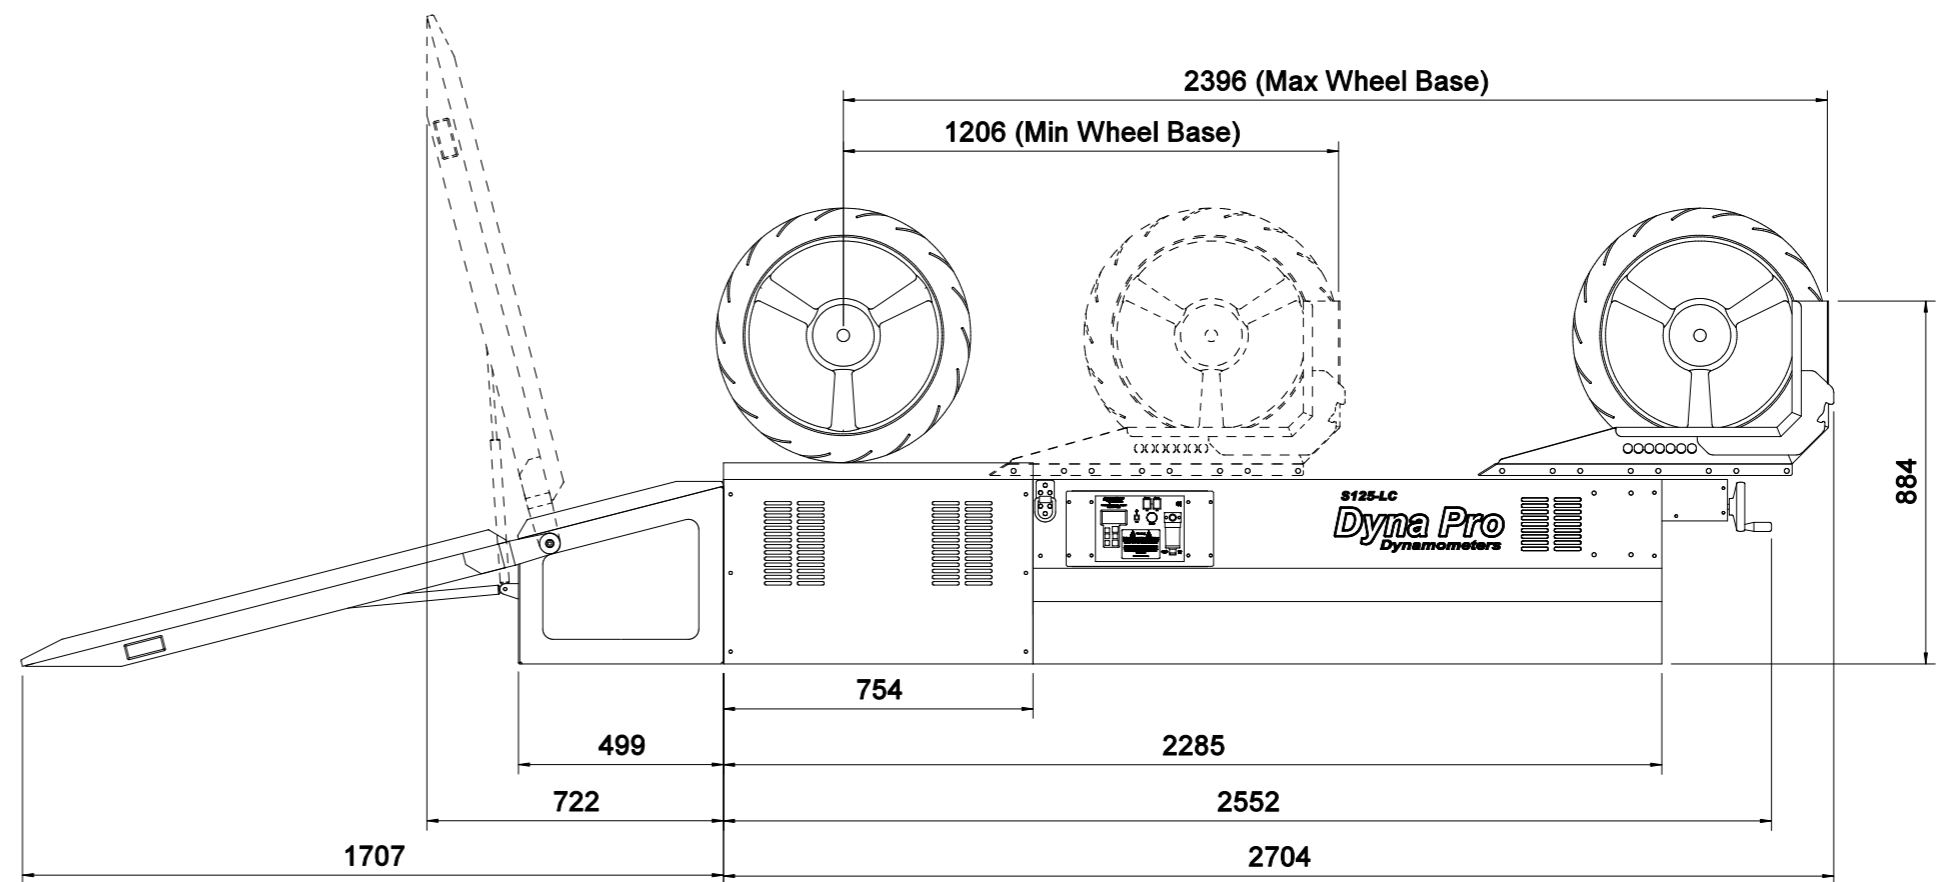

1 2 3 4 5 6 7 8 9 10 11 12 13

INSTALLATION NOTES

Power cable colour codes
BROWN - Live
BLUE - Neutral
GREEN/YELLOW - Earth
4.0mm² Cable Recommended

190-240V ac Single Phase
Max Current 32 Amps (With Fans)
Fuse at 32 Amps

Air Supply
90 to 120 psi
Consumption Less than 1 CFM

Dyna Pro
Dynamometers

Unit 18 Sherrington Way Tel UK: 08000 4321 68
Lister Road Industrial Estate Tel Int.: +44(0) 1256 363 063
Basingstoke Hampshire www.dynapro.co.uk
United Kingdom RG24 4DQ
Copyright © Dyna Pro Dynamometers Ltd 2011

ISSUE	CHANGE / CHANGE NOTE No.	DATE	DRAWN	DATE	CHECKED
A	FIRST PRODUCTION	19/10/08	K.W DENT	11/12/09	
B	UPDATED	11/12/09	SHEET 1 OF 1 SCALE 1:1		
TITLE			DRAWING No.		ISSUE
T62-LC Including Ramp			T62-LC+RAMP		B

Specifications subject to change without notice.

1 2 3 4 5 6 7 8 9 10 11 12 13

I
H
G
F
E
D
C
B
A

I
H
G
F
E
D
C
B
A