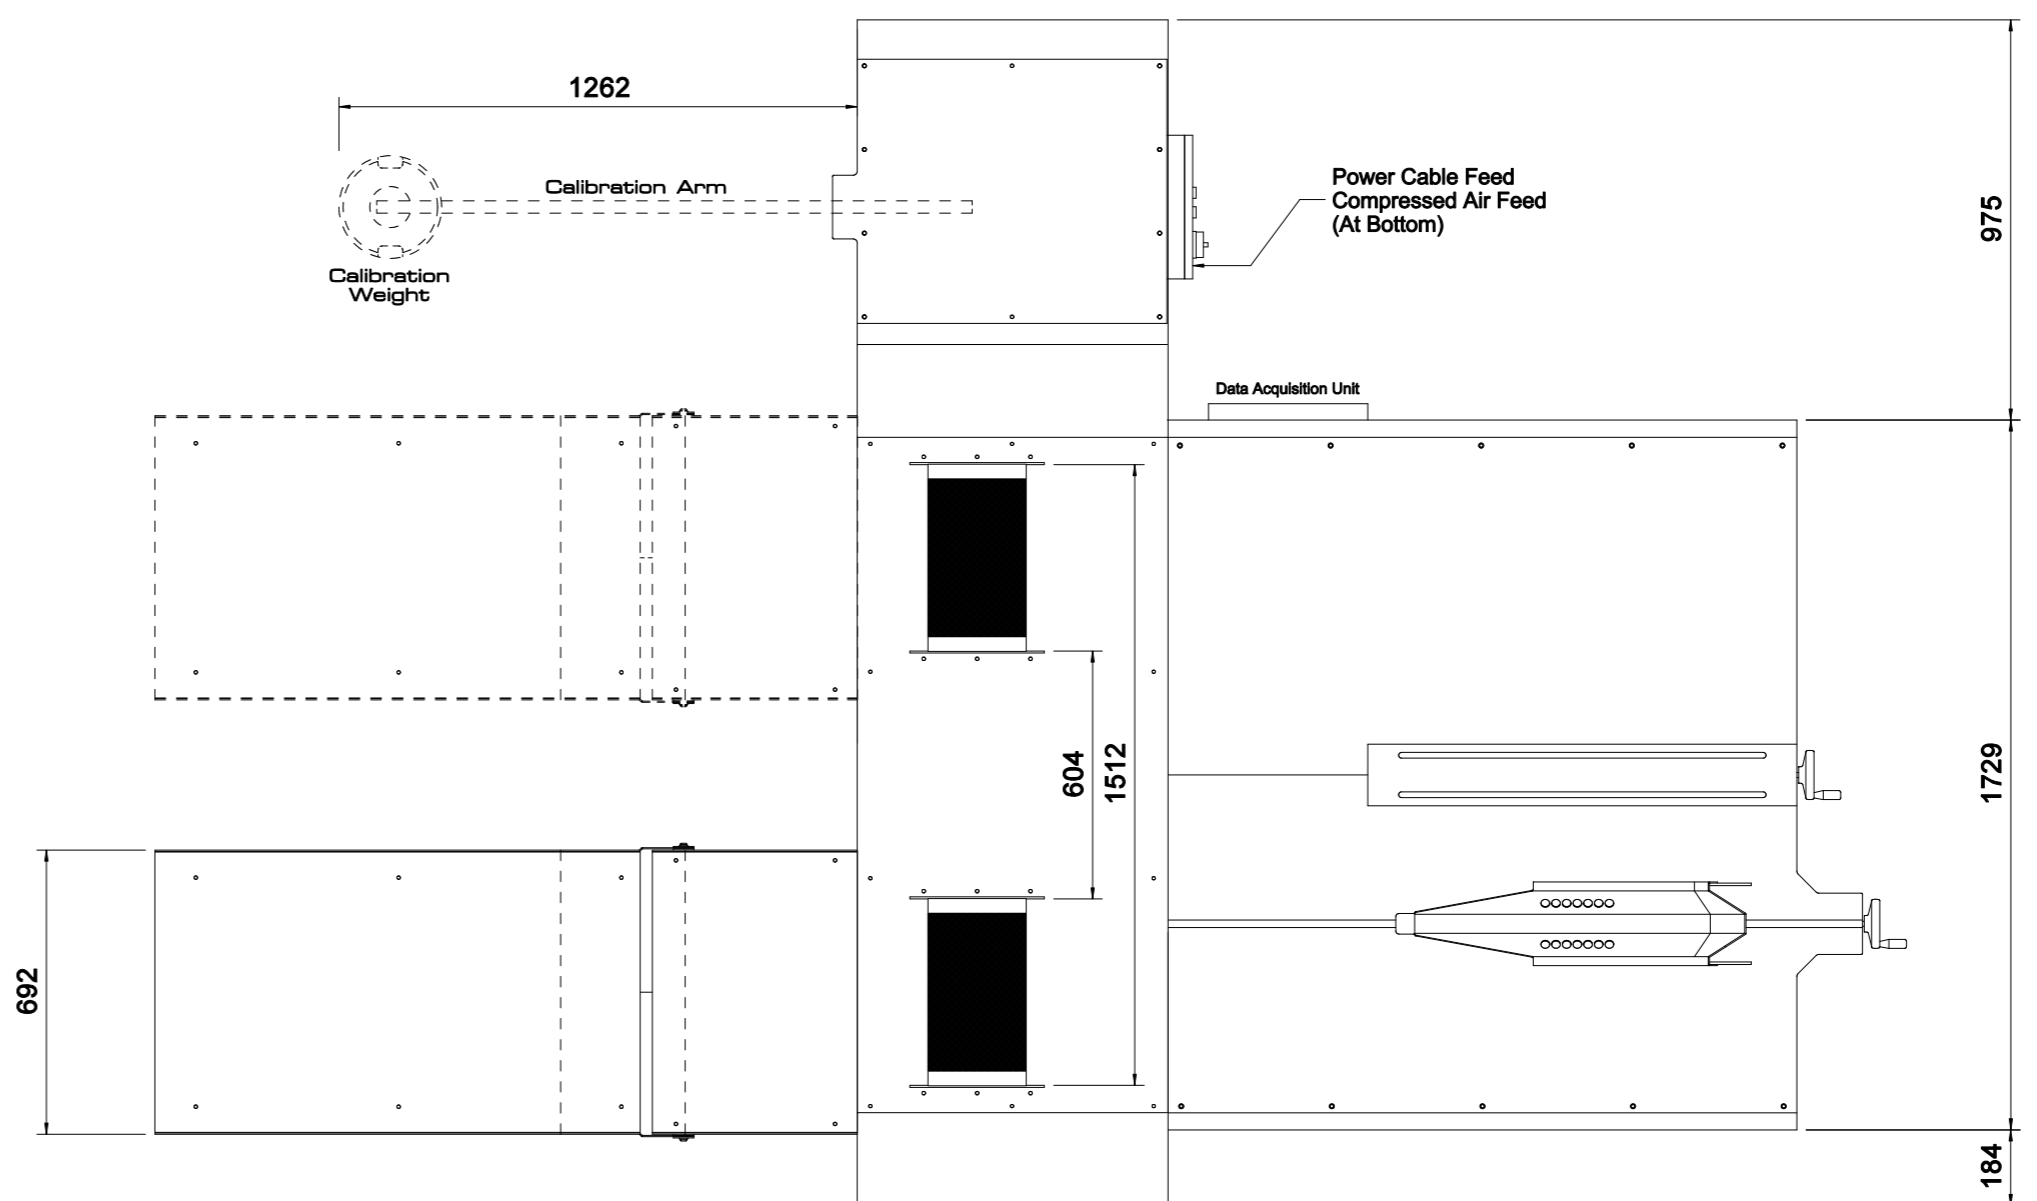

1 2 3 4 5 6 7 8 9 10 11 12 13

INSTALLATION NOTES

Power cable colour codes
BROWN - Live
BLUE - Neutral
GREEN/YELLOW - Earth
4.0mm² Cable Recommended

190-240V ac Single Phase
Max Current 32 Amps (With Fans)
Fuse at 32 Amps

Air Supply
90 to 120 psi
Consumption Less than 1 CFM

Dyna Pro
Dynamometers

Unit 18 Sherrington Way Tel UK: 08000 4321 68
Lister Road Industrial Estate Tel Int.: +44(0) 1256 363 063
Basingstoke Hampshire www.dynapro.co.uk
United Kingdom RG24 4DQ
Copyright © Dyna Pro Dynamometers Ltd 2011

ISSUE	CHANGE / CHANGE NOTE No.	DATE	DRAWN	DATE	CHECKED
A	FIRST PRODUCTION	19/10/08	K.W DENT	11/12/09	
B	UPDATED	11/12/09	SHEET 1 OF 1 SCALE 1:1		
TITLE			DRAWING No.		ISSUE
T62-LC Including Ramp			T62-LC+RAMP		B

Specifications subject to change without notice.

1 2 3 4 5 6 7 8 9 10 11 12 13

I
H
G
F
E
D
C
B
A

I
H
G
F
E
D
C
B
A