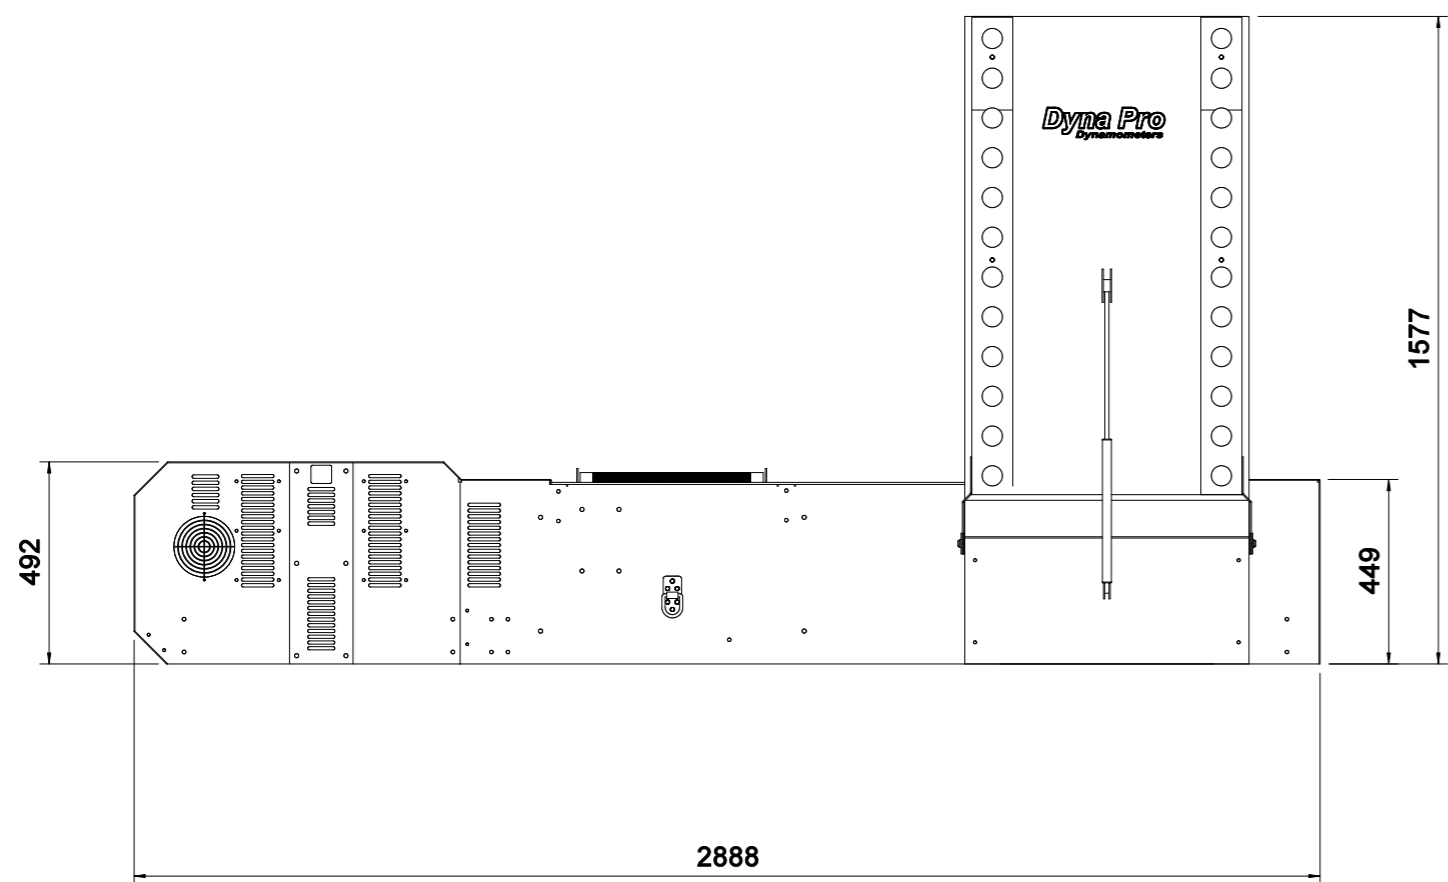

1 2 3 4 5 6 7 8 9 10 11 12 13

INSTALLATION NOTES

Power cable colour codes
BROWN - Live
BLUE - Neutral
GREEN/YELLOW - Earth
4.0mm² Cable Recommended

190-240V ac Single Phase
Max Current 32 Amps (With Fans)
Fuse at 32 Amps

Air Supply
90 to 120 psi
Consumption Less than 1 CFM

Dyna Pro
Dynamometers

Unit 18 Sherrington Way Tel UK: 08000 4321 68
Lister Road Industrial Estate Tel Int.: +44(0) 1256 363 063
Basingstoke Hampshire www.dynapro.co.uk
United Kingdom RG24 4DQ
Copyright © Dyna Pro Dynamometers Ltd 2011

ISSUE	CHANGE / CHANGE NOTE No.	DATE	DRAWN	DATE	CHECKED
A	FIRST PRODUCTION	19/10/08	K.W DENT	11/12/09	
B	UPDATED	11/12/09	SHEET 1 OF 1 SCALE 1:1		
TITLE			DRAWING No.		ISSUE
T62-LC Including Ramp			T62-LC+RAMP		B

Specifications subject to change without notice.

1 2 3 4 5 6 7 8 9 10 11 12 13

I
H
G
F
E
D
C
B
A

I
H
G
F
E
D
C
B
A